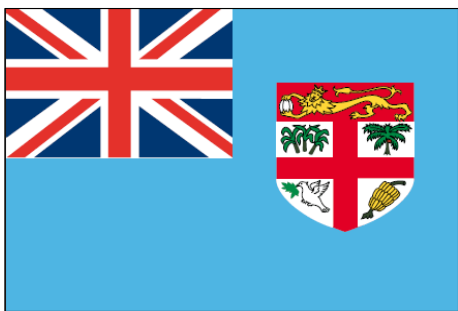

Vertical

**EJU FAROE ISLANDS FRO**

**PANTONE reference**

032 (red)  
300 (blue)

**Original flag ratio**

2:3

Vertical

**OJU FIJI FIJ**