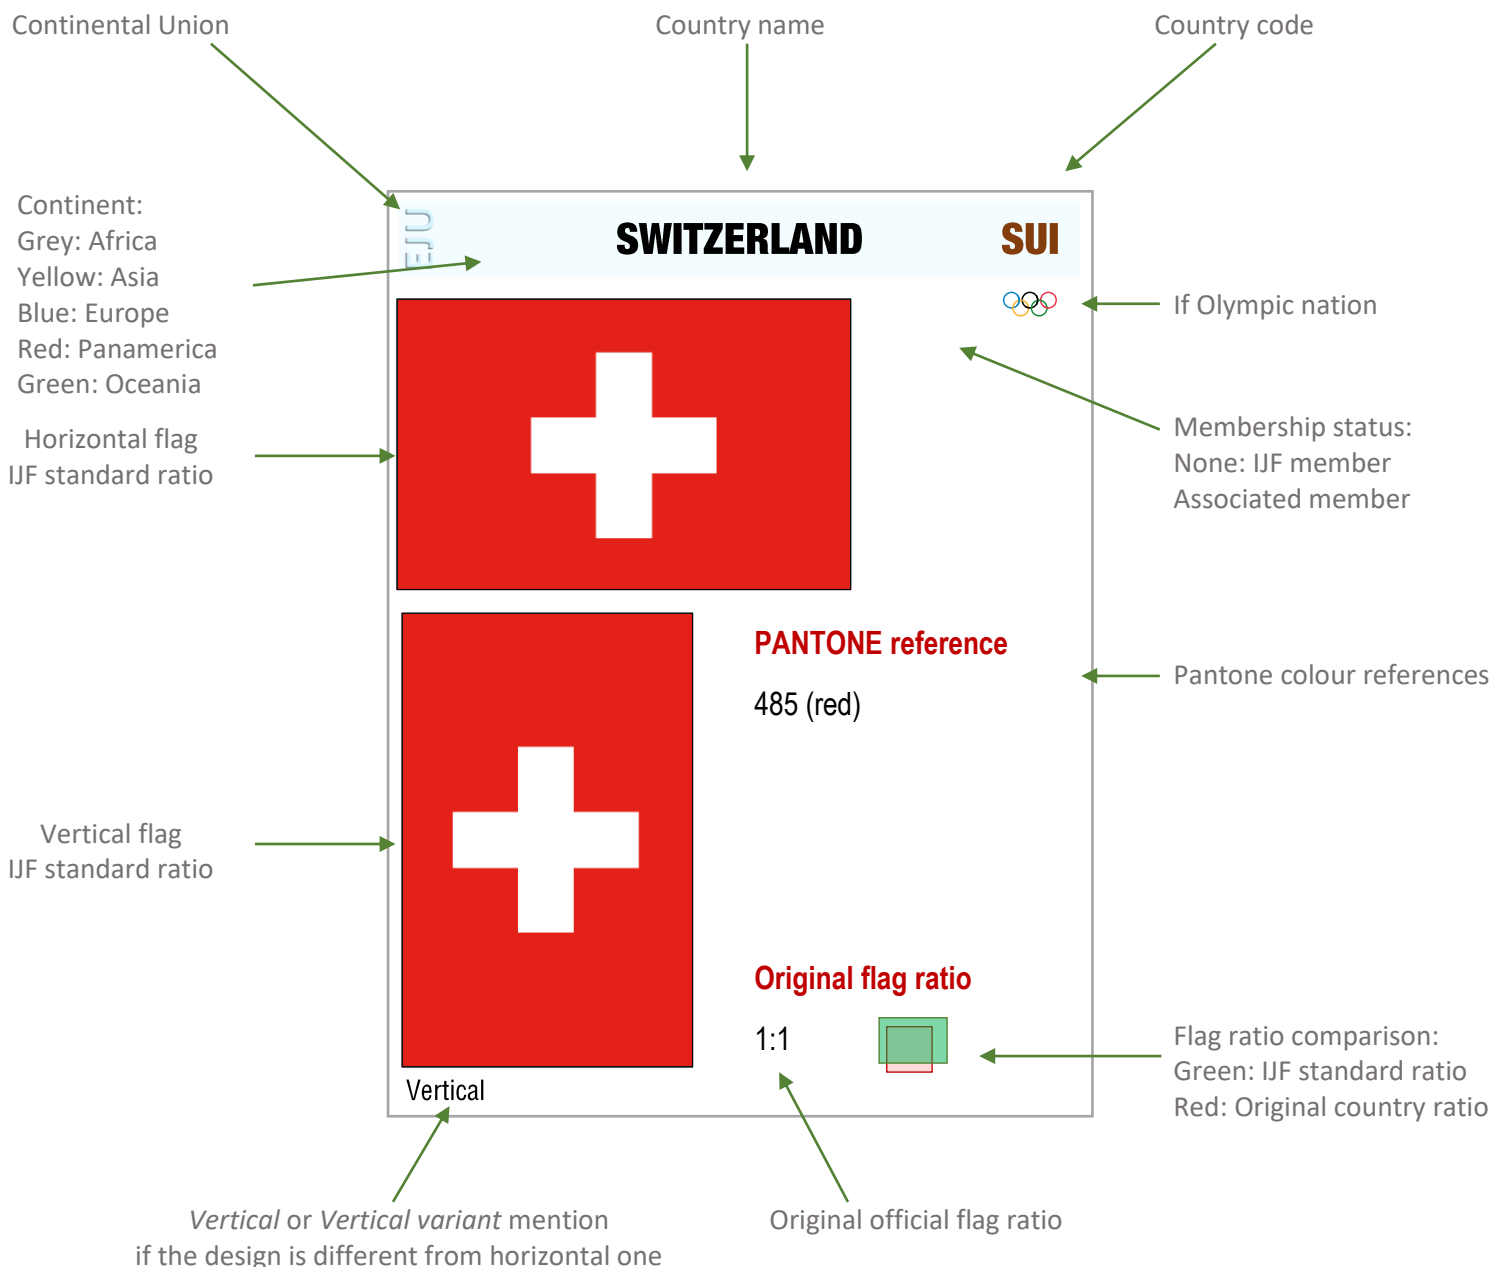

REGULATIONS

All the flag references in this handbook concern the observe side only (the side with the emblem or principle design).

Flags must be as shown in this handbook (for some flags, the reverse side can be different and are not shown in this manual).

All flags should be the same size and ratio, except the flag of Nepal which keeps its official ratio. The IJF standard ratio is 2/3. All flags with other ratios have been redesigned to fit the IJF standard ratio. The flag of Nepal should have the same height (or width in vertical) as all the flags.

The IJF Country Code rule are as follows: NOC Code is used for Olympic nations and the ISO 3166 alpha-3 code for non-Olympic members.

For each country, the flag reference will be as following: