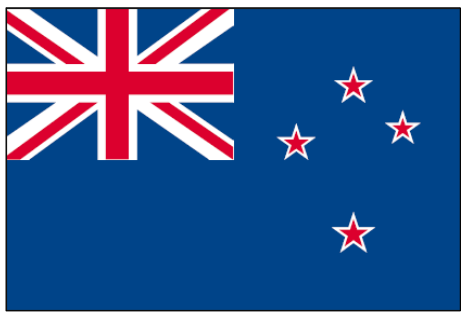

**PANTONE reference**

286 (blue)  
032 (red)  
347 (green)  
102 (yellow)  
Black

**Original flag ratio**

1:2

Vertical

**OJU** **NEW ZEALAND** **NZL**

**PANTONE reference**

186 (red)  
280 (blue)