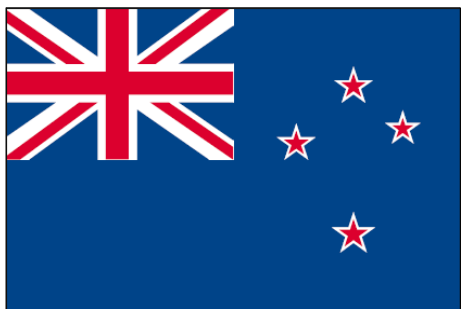

OJU **NEW ZEALAND** **NZL**