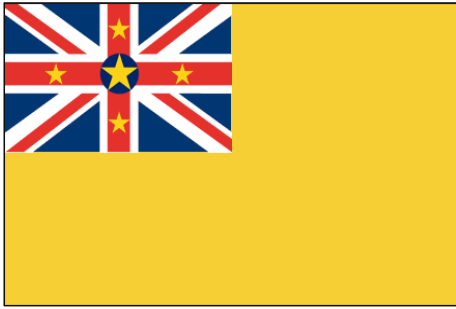

OJU

NIUE**NIU****PANTONE reference**

186 (red)
280 (blue)
Yellow

Original flag ratio

1:2 

Vertical

ONO

NORFOLK ISLAND**NFK****PANTONE reference**