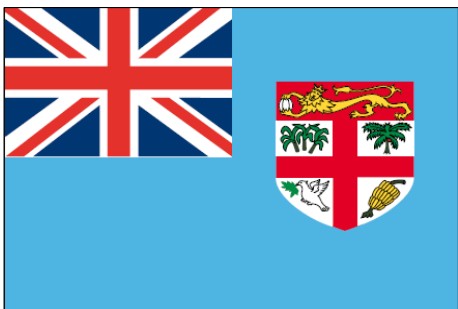

OJU FIJI FIJ