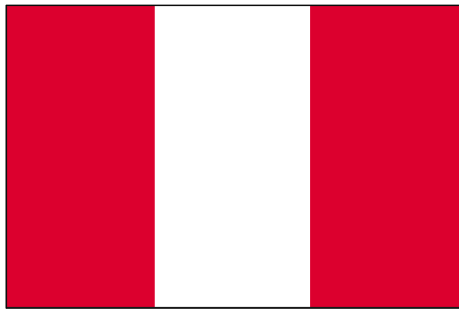

2:3

Vertical

PJC PERU PER

PANTONE reference

186 (red)

Original flag ratio

2:3

Vertical