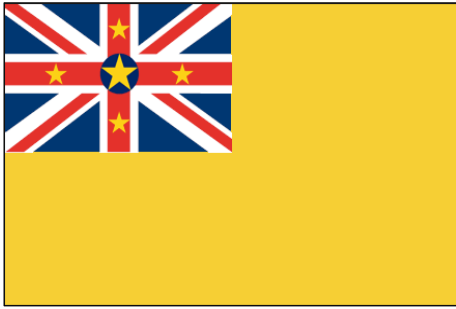

355 (green)

Original flag ratio

1:2

Vertical

OJU

NIUE**NIU****PANTONE reference**

186 (red)
280 (blue)
Yellow

Original flag ratio