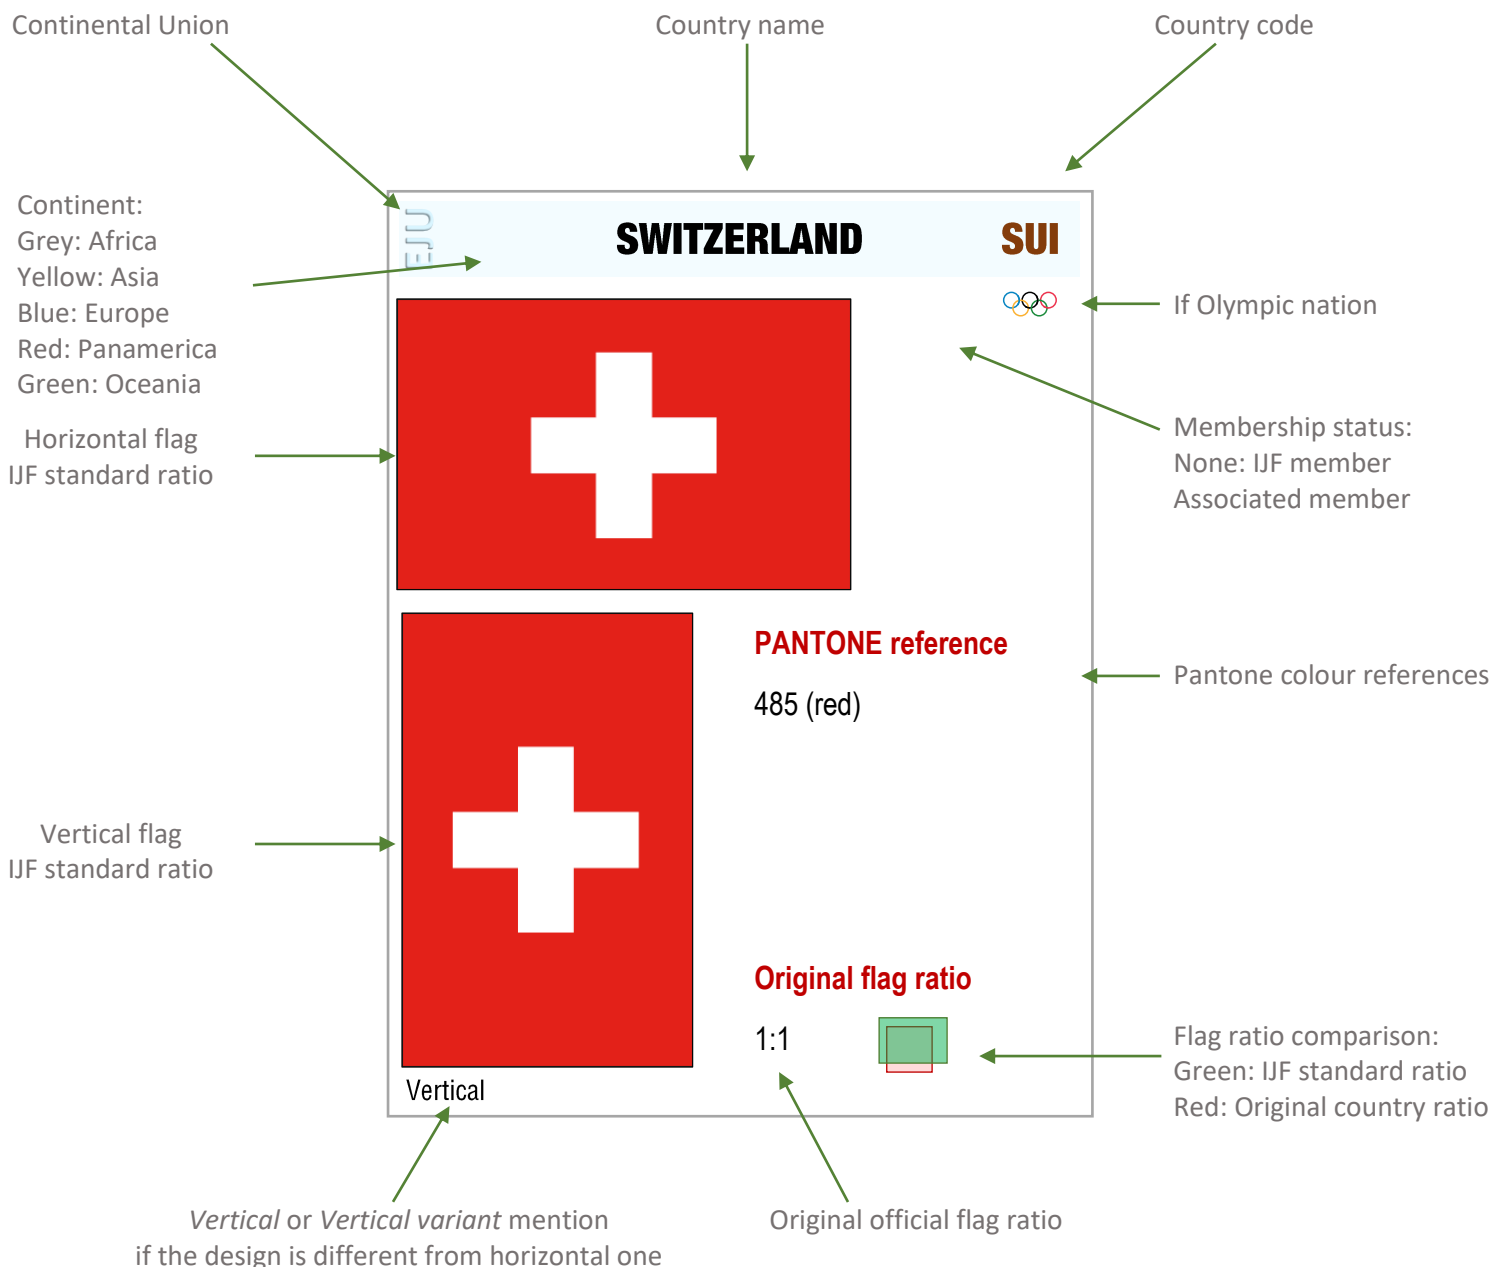

REGULATIONS

All the flag references in this handbook concern the observe side only (the side with the emblem or principle design).

Flags must be as shown in this handbook (for some flags, the reverse side can be different and are not shown in this manual).

All flags should be the same size and ratio, except the flag of Nepal which keeps its official ratio. The IJF standard ratio is 2/3. All flags with other ratios have been redesigned to fit the IJF standard ratio. The flag of Nepal should have the same height (or width in vertical) as all the flags.

The IJF Country Code rule are as follows: NOC Code is used for Olympic nations and the ISO 3166 alpha-3 code for non-Olympic members.

For each country, the flag reference will be as following: