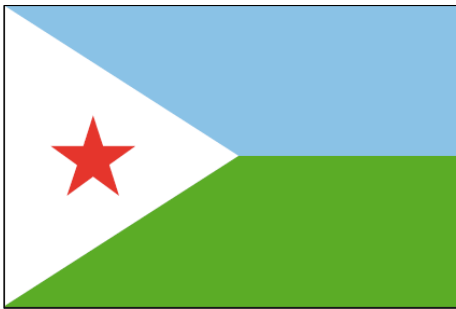

AJU **DJIBOUTI** **DJI**

PANTONE reference

- 292 (blue)
- 361 (green)
- 032 (red)

Original flag ratio

Vertical