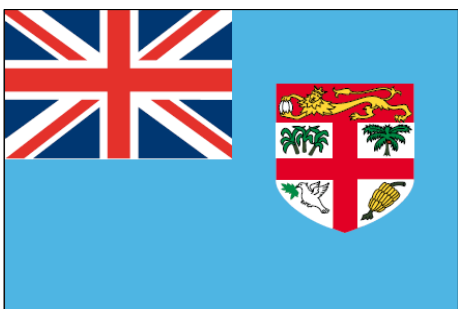

OJU FIJI FIJ