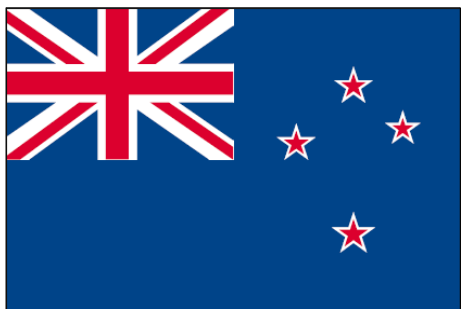

286 (blue)  
032 (red)  
347 (green)  
102 (yellow)  
Black

**Original flag ratio**

1:2

Vertical

**OJU** **NEW ZEALAND** **NZL**

**PANTONE reference**

186 (red)  
280 (blue)

**Original flag ratio**