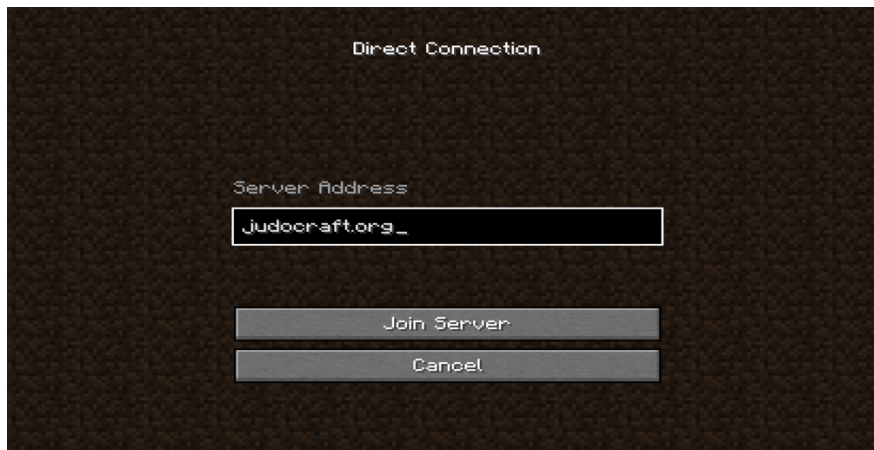

Where can I find more information about this initiative?

You can find more information and a media kit on our landing page judocraft.ijf.org.

How do I join the server?

This depends on which version of Minecraft you are using. If you play Minecraft on a PC or Mac, you are using the Java version of Minecraft. If you are using Minecraft on a tablet or mobile phone, you are using the Bedrock version of Minecraft.

How to join the server when playing Minecraft on the JAVA edition?

The Mystery of the Budokan is available via a Minecraft multiplayer server. To join, make sure you are connected to the internet. Once you have loaded up Minecraft, click 'multiplayer'. Click 'direct connect' and enter 'judocraft.org' as the server IP address and click 'join server'.

How to join the server when playing Minecraft on the BEDROCK edition?

To begin with, start Minecraft. Next, you need to click 'play'. Following this, you will need to click on 'servers' in the top right-hand corner of your screen. Next, scroll downwards and click 'add server'. You now need to fill in the following information: