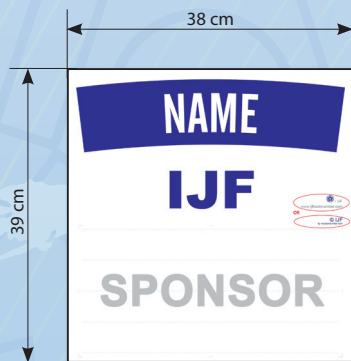

Official backnumbers

Large size
38x39 cm

Woman:
-57, -63, -70, -78, +78 kg
Man:
-73, -81, -90, -100, +100 kg

Small size
34x35 cm

Woman:
-40, -44, -48, -52 kg
Man:
-50, -55, -60, -66 kg

Reserve judogi

Color
R: 49
G: 39
B: 131

European Open/EJU
Asian Open/JUA
African Open/AJU
Oceania Open/OJU

New sponsor label size