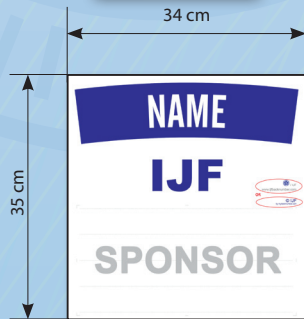

Official backnumbers

Large size
38x39 cm

Woman:
-57, -63, -70, -78, +78 kg
Man:
-73, -81, -90, -100, +100 kg

Small size
34x35 cm

Woman:
-40, -44, -48, -52 kg
Man:
-50, -55, -60, -66 kg

Reserve judogi

Color
R: 49
G: 39
B: 131